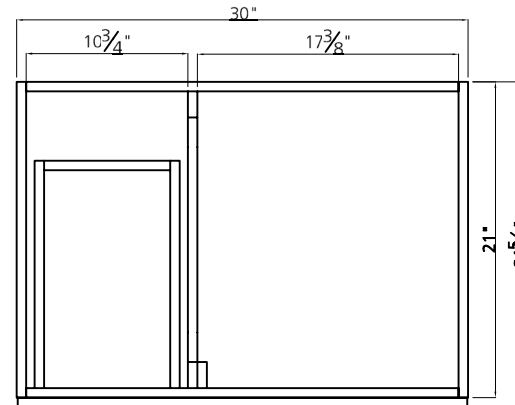

# BRIGHTON COLLECTION

30"

SKU # 605-4625  
**30"W x 32"H x 18-3/4"D**

30"

SKU # 605-4626  
**30"W x 32"H x 21-3/4"D**

## Product Specifications:

- 1 door with 2 drawers (left)
- Available in matte white
- Soft-close door and drawers for smooth and quiet use
- Decorative arched toe-kick
- Trendy shaker styling is ideal for any décor
- Vanity top, hardware and faucet sold separately

\* Please send the images of the sticker which is pasted behind the door for replacement part reference.

30" Brighton vanity base